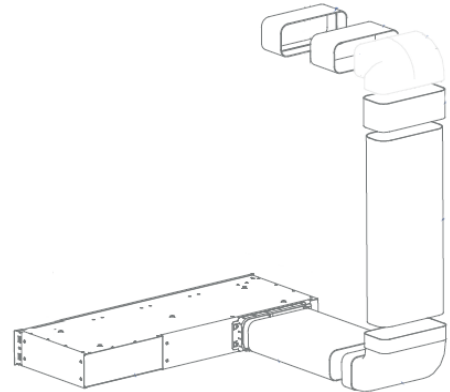

Installationkit stainless steel color for recirculation

98 mm

Stainless steel color

EAN 5414425196609

Dimensions built-in box (mm)

Dimensions (HxWxD) (mm)	98 x 818 x 289
Cut-out (HxW)(mm)	100 x 805
Minimum height plint (mm)	100
Dimensions inlet (HxW)(mm)	89 x 222

General

Color grid	Stainless steel color
Monoblock filter(s) inclusive	•
Number of monoblock filter(s)	2
Position inlet	Central back / back corner / side
Mounting in	Plint

Supplied parts

906.401 Rectangular duct 1000mm	1x
906.404 Bend 90° with air defletores	1x
906.402 Connector	2x
7923.400 Built-in box stainless steel color for recirculation H98	1x